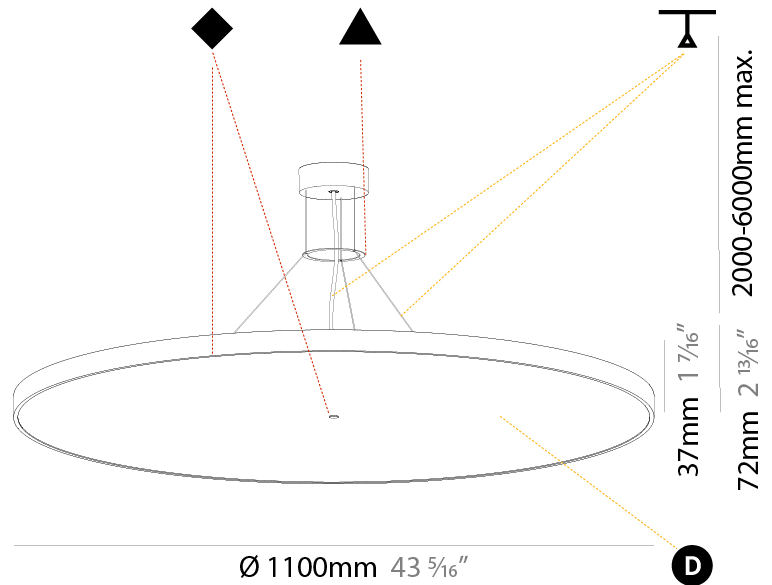

GENERAL

Series: Sign Diva
Subseries: Sign Diva
Brand: Prolicht
Division: Architectural
Mounting Type: Suspension
Mounting Location: Ceiling
Subcategory: Pendant

PHYSICAL

Shape: Round
Diameter (mm): 1100
Diameter (in): 43 ⁵/₁₆"
Height (mm): 86
Height (in): 3 ³/₈"
Light Distribution: Direct
Weight (kg): 19.475
Weight (lbs): 42.94
Diffuser: PMMA - Opal / Micro-Prism / Sparkling Secret / Vintage Industrial
Fixture Finish: SSR / BKV / CWI / CRY / HAB / UFT / ITA / RUA / FTG / MYG / LOD / PUS / FRO / FUP / KIA / POP / BLS / SPG / MEY / GOH / GUM / CHC / COM / ABZ / JAG / OBR / MOS / ROR
Fixture Material: Extruded Aluminum / Steel
Cable Details: 2,000mm/78 3/4" or 6,000mm/236 1/4" Transparent Cable

ELECTRICAL

Lamp Type: LED (Zhaga Standard)
Input Wattage (W): 169.4
Total Output Wattage (W): 134
Dimming: Tri-Mode (Non-Dimming and Phase Dimming (120Vac only) and 0-10V Dimming)
Driver Included: Yes
Driver Location: Integrated
Driver Type: Constant Current - Universal
Driver Class: Class 2
Input Voltage (V): 120 - 277
Constant Current (MA): 600

LED

Color Temperature (*K): 2700 / 3000 / 3500 / 4000
Max. Delivered Lumen (lm): 16140 / 19520 / 19933 / 20340
CRI: >90 CRI
Lamp Life (hrs): 50000

OPTICAL

RATINGS AND CERTIFICATIONS

Certified By: Certified for North American Standards
IP rating: IP20