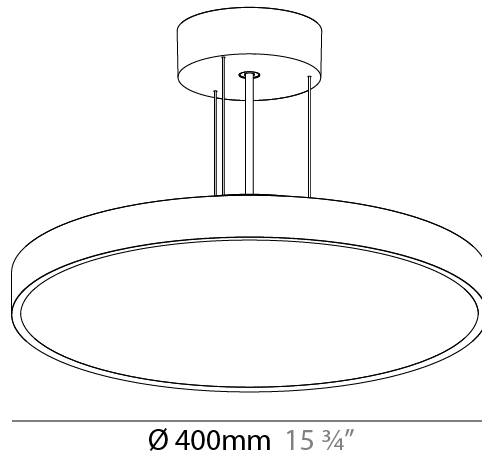

GENERAL

Series: Sign Diva
Subseries: Sign Diva Korona
Brand: Prolicht
Division: Architectural
Mounting Type: Suspension
Mounting Location: Ceiling
Subcategory: Pendant

PHYSICAL

Shape: Round
Diameter (mm): 400
Diameter (in): 15 3/4
Height (mm): 86
Height (in): 3 3/8
Light Distribution: Direct
Weight (kg): 3.302
Weight (lbs): 7.28
Diffuser: PMMA - Opal / Micro-Prism / Sparkling Secret / Vintage Industrial
Fixture Finish: SSR / BKV / CWI / CRY / HAB / UFT / ITA / RUA / FTG / MYG / LOD / PUS / FRO / FUP / KIA / POP / BLS / SPG / MEY / GOH / GUM / CHC / COM / ABZ / JAG / OBR / MOS / ROR
Fixture Material: Extruded Aluminum / Steel
Cable Details: 2,000mm/78 3/4" or 6,000mm/236 1/4" Transparent Cable

ELECTRICAL

Lamp Type: LED (Zhaga Standard)
Input Wattage (W): 17
Dimming: Tri-Mode (Non-Dimming and Phase Dimming (120Vac only) and 0-10V Dimming)
Driver Included: Yes
Driver Location: Integrated
Driver Type: Constant Current - Universal
Driver Class: Class 2
Input Voltage (V): 120 - 277
Constant Current (MA): 500

LED

Color Temperature (°K): 2700 / 3000 / 3500 / 4000
Max. Delivered Lumen (lm): 1807 / 1943 / 1951 / 1991
Nominal Lumen (lm): 2250 / 2420 / 2430 / 2480
CRI: >90 CRI
Lamp Life (hrs): 50000

OPTICAL

RATINGS AND CERTIFICATIONS

Certified By: Certified for North American Standards
IP rating: IP20

51mm 2"
86mm 3 3/8" 2000-6000mm max.