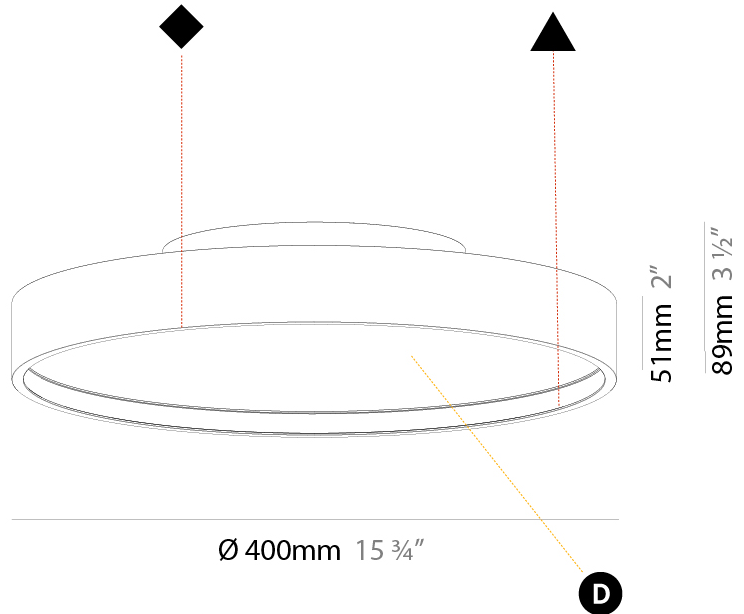

1. To build a product code in our configurator select the specify button on the base model # product page
2. To build a manual product code on this datasheet choose from the options listed below in blue font and add the suffix to the base model #

GENERAL

Series: Sign Diva
Subseries: Sign Diva Korona
Brand: Prolicht
Division: Architectural
Mounting Type: Surface
Mounting Location: Ceiling
Subcategory: Ambient

PHYSICAL

Shape: Round
Diameter (mm): 400
Diameter (in): 15 3/4
Height (mm): 89
Height (in): 3 1/2
Light Distribution: Direct
Weight (kg): 2.636
Weight (lbs): 5.811
Diffuser: [PMMA - Opal/Micro-Prism/Sparkling Secret/Vintage Industrial](#)
Fixture Finish: [SSR / BKV / CWI / CRY / HAB / UFT / ITA / RUA / FTG / MYG / LOD / PUS / FRO / FUP / KIA / POP / BLS / SPG / MEY / GOH / GUM / CHC / COM / ABZ / JAG / OBR / MOS / ROR](#)
Fixture Material: Extruded Aluminum / Steel

ELECTRICAL

Lamp Type: LED (Zhaga Standard)
Input Wattage (W): 19.8
Total Output Wattage (W): 16
Dimming: [Tri-Mode (Non-Dimming and Phase Dimming (120Vac only) and 0-10V Dimming)](#)
Driver Included: Yes
Driver Location: Integrated
Driver Type: Constant Current - Universal
Driver Class: Class 2
Input Voltage (V): 120 - 277
Constant Current (MA): 500

LED

[Color Temperature (°K): 3000 / 3500 / 4000](#)
Max. Delivered Lumen (lm): 2260 / 2293 / 2340
CRI: >90 CRI
Lamp Life (hrs): 50000

OPTICAL

RATINGS AND CERTIFICATIONS

Certified By: Certified for North American Standards
IP rating: IP20