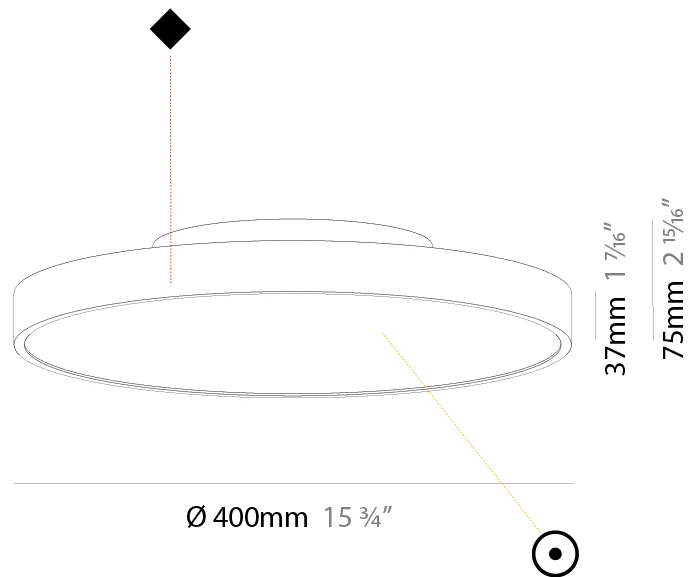

GENERAL

Series: Sign Diva
Subseries: Sign Diva
Brand: Prolicht
Division: Architectural
Mounting Type: Surface
Mounting Location: Ceiling
Subcategory: Ambient

PHYSICAL

Shape: Round
Diameter (mm): 400
Diameter (in): 15 3/4
Height (mm): 75
Height (in): 2 15/16
Light Distribution: Direct
Weight (kg): 2.306
Weight (lbs): 5.084

Diffuser: PMMA - Opal/Micro-Prism/Sparkling Secret/Vintage Industrial with Shine Ring

Fixture Finish: SSR / BKV / CWI / CRY / HAB / UFT / ITA / RUA / FTG / MYG / LOD / PUS / FRO / FUP / KIA / POP / BLS / SPG / MEY / GOH / GUM / CHC / COM / ABZ / JAG / OBR / MOS / ROR

Fixture Material: Extruded Aluminum / Steel

ELECTRICAL

Lamp Type: LED (Zhaga Standard)
Input Wattage (W): 19.8
Total Output Wattage (W): 16
Dimming: Tri-Mode (Non-Dimming and Phase Dimming (120Vac only) and 0-10V Dimming)
Driver Included: Yes
Driver Location: Integrated
Driver Type: Constant Current - Universal
Driver Class: Class 2
Input Voltage (V): 120 - 277
Constant Current (MA): 500

LED

Color Temperature (°K): 3000 / 3500 / 4000
Max. Delivered Lumen (lm): 2260 / 2293 / 2340
CRI: >90 CRI
Lamp Life (hrs): 50000

OPTICAL

RATINGS AND CERTIFICATIONS

Certified By: Certified for North American Standards
IP rating: IP20