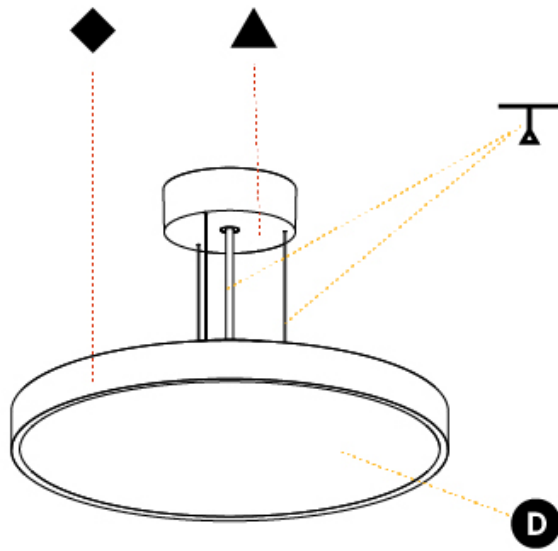

SIGN DIVA KORONA SUSPENSION

A300011-

PROJECT	_____
TYPE	_____
SPECIFIER	_____
QUANTITY	_____
DATE	_____

A