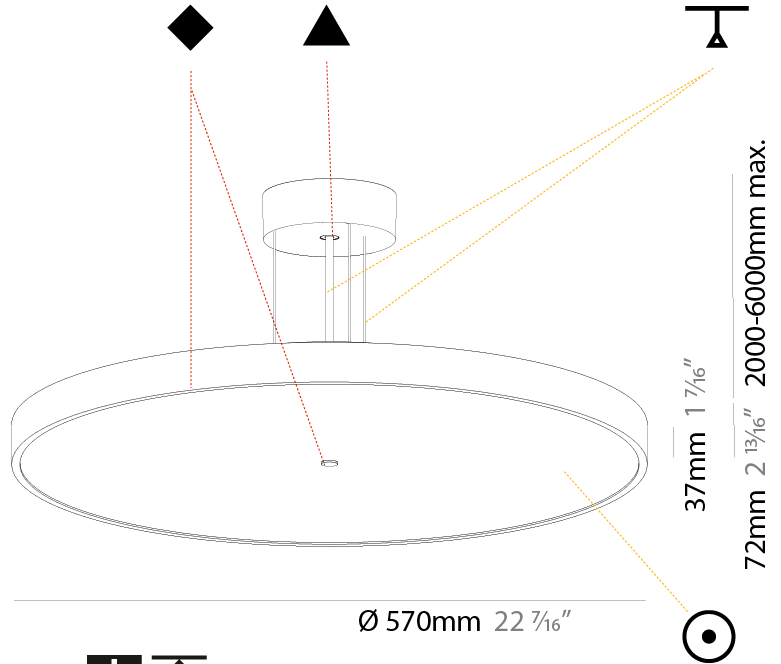

GENERAL

Series: Sign Diva
Subseries: Sign Diva
Brand: Prolicht
Division: Architectural
Mounting Type: Suspension
Mounting Location: Ceiling
Subcategory: Pendant

PHYSICAL

Shape: Round
Diameter (mm): 570
Diameter (in): 22 7/16
Height (mm): 72
Height (in): 2 13/16
Max. Overall Height (mm): 6072
Max. Overall Height (in): 239 1/16
Light Distribution: Direct
Weight (kg): 7.802
Weight (lbs): 17.2

Diffuser: PMMA - Opal / Micro-Prism / Sparkling Secret / Vintage Industrial with Shine Ring

Fixture Finish: SSR / BKV / CWI / CRY / HAB / UFT / ITA / RUA / FTG / MYG / LOD / PUS / FRO / FUP / KIA / POP / BLS / SPG / MEY / GOH / GUM / CHC / COM / ABZ / JAG / OBR / MOS / ROR

Fixture Material: Extruded Aluminum / Steel

Cable Details: 2000mm or 6000mm Transparent Cable

ELECTRICAL

Lamp Type: LED (Zhaga Standard)
Input Wattage (W): 58.3
Total Output Wattage (W): 53
Dimming: Tri-Mode (Non-Dimming and Phase Dimming (120Vac only) and 0-10V Dimming)
Driver Included: Yes
Driver Location: Integrated
Driver Type: Constant Current - Universal
Driver Class: Class 2
Input Voltage (V): 120 - 277
Constant Current (MA): 350

LED

Color Temperature (°K): 2700 / 3000 / 3500 / 4000
Max. Delivered Lumen (lm): 5060 / 6120 / 6233 / 6360
CRI: >90 CRI
Lamp Life (hrs): 50000

OPTICAL

RATINGS AND CERTIFICATIONS

Certified By: Certified for North American Standards
IP rating: IP20

PROJECT
TYPE
SPECIFIER
QUANTITY
DATE